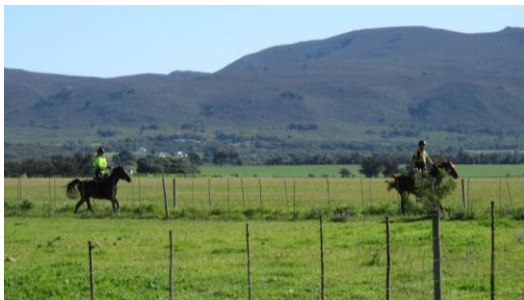

Soft going.....